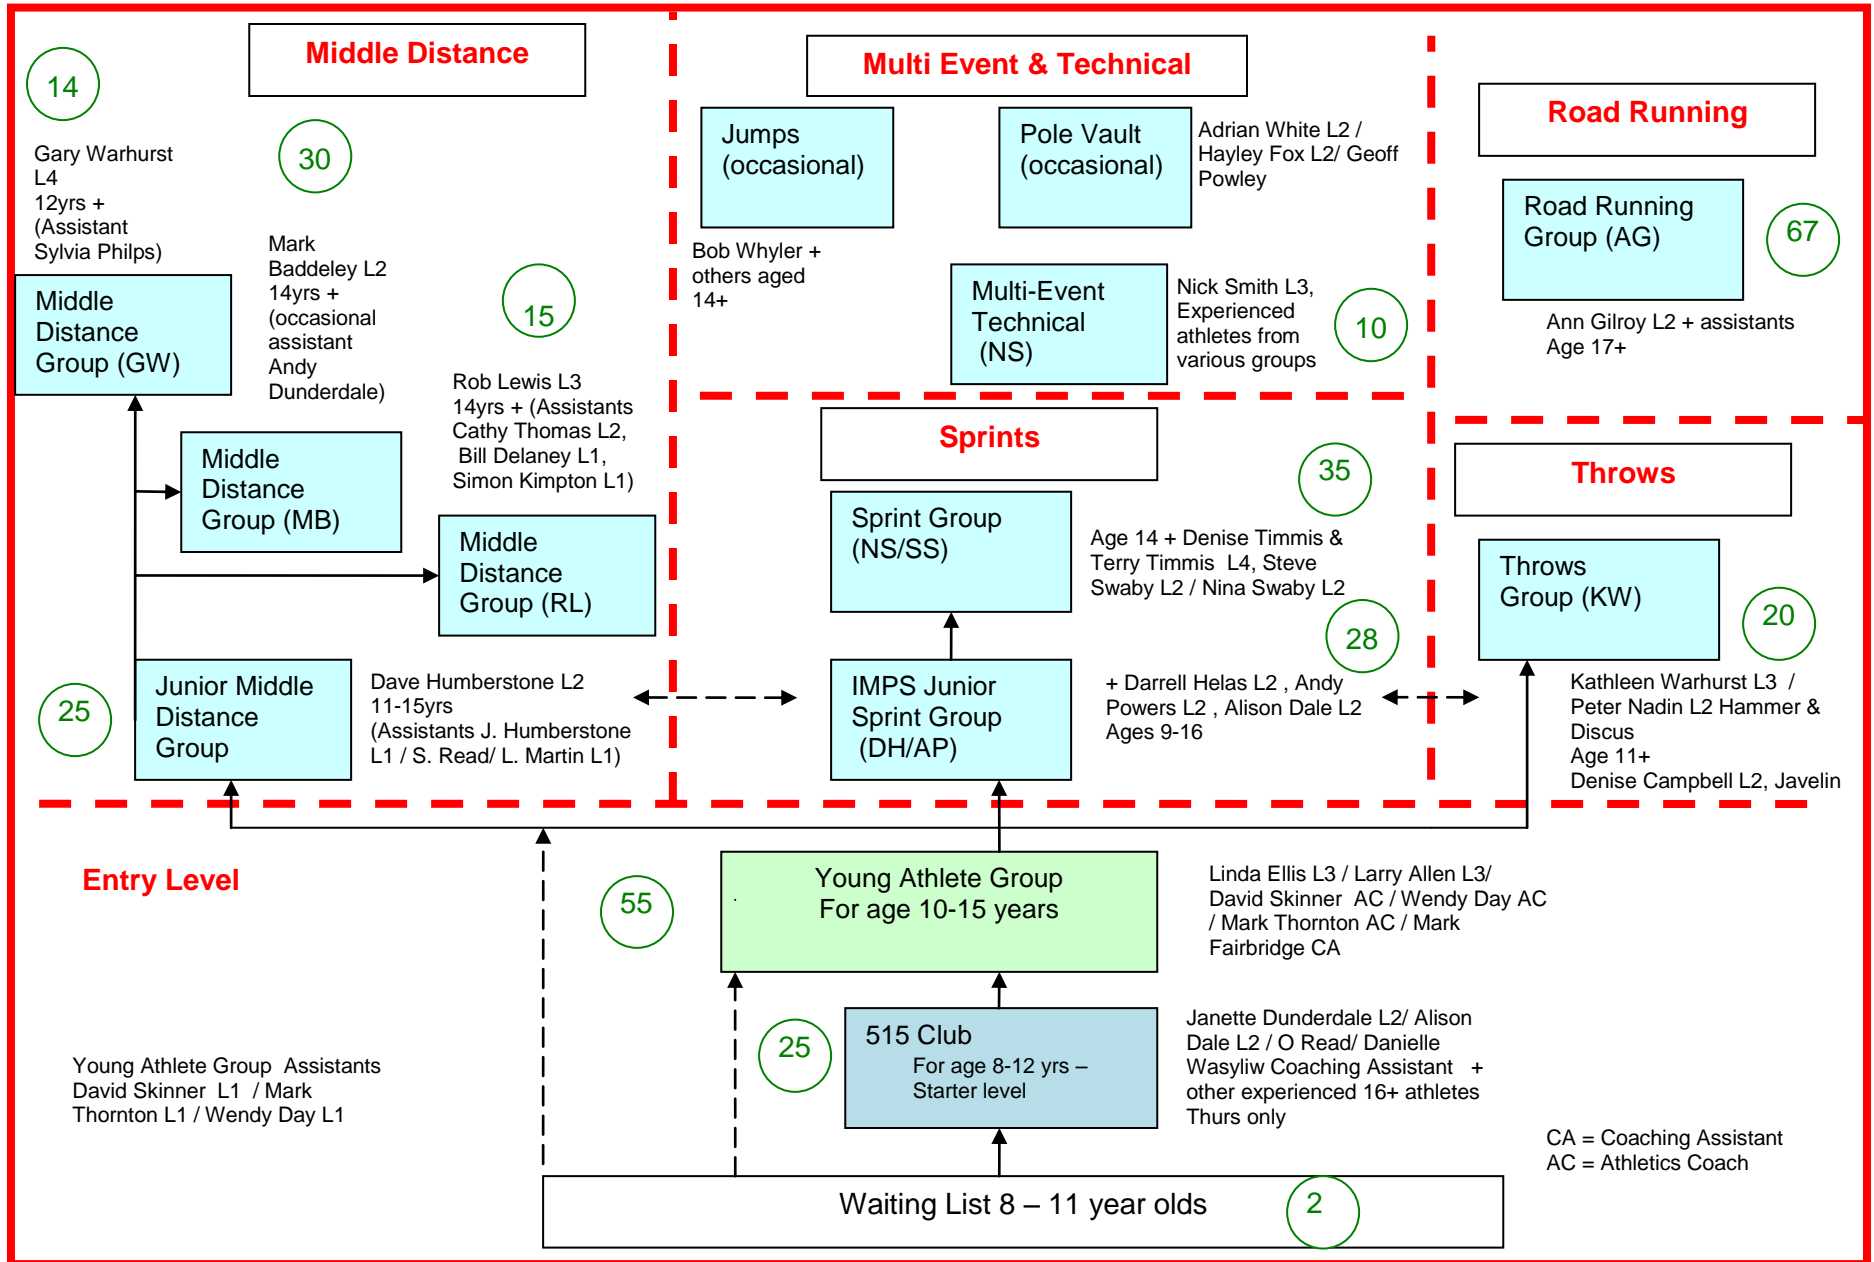

Lincoln Wellington AC Coaching Group Structure – September 2011

20

Indicates approx Group Size