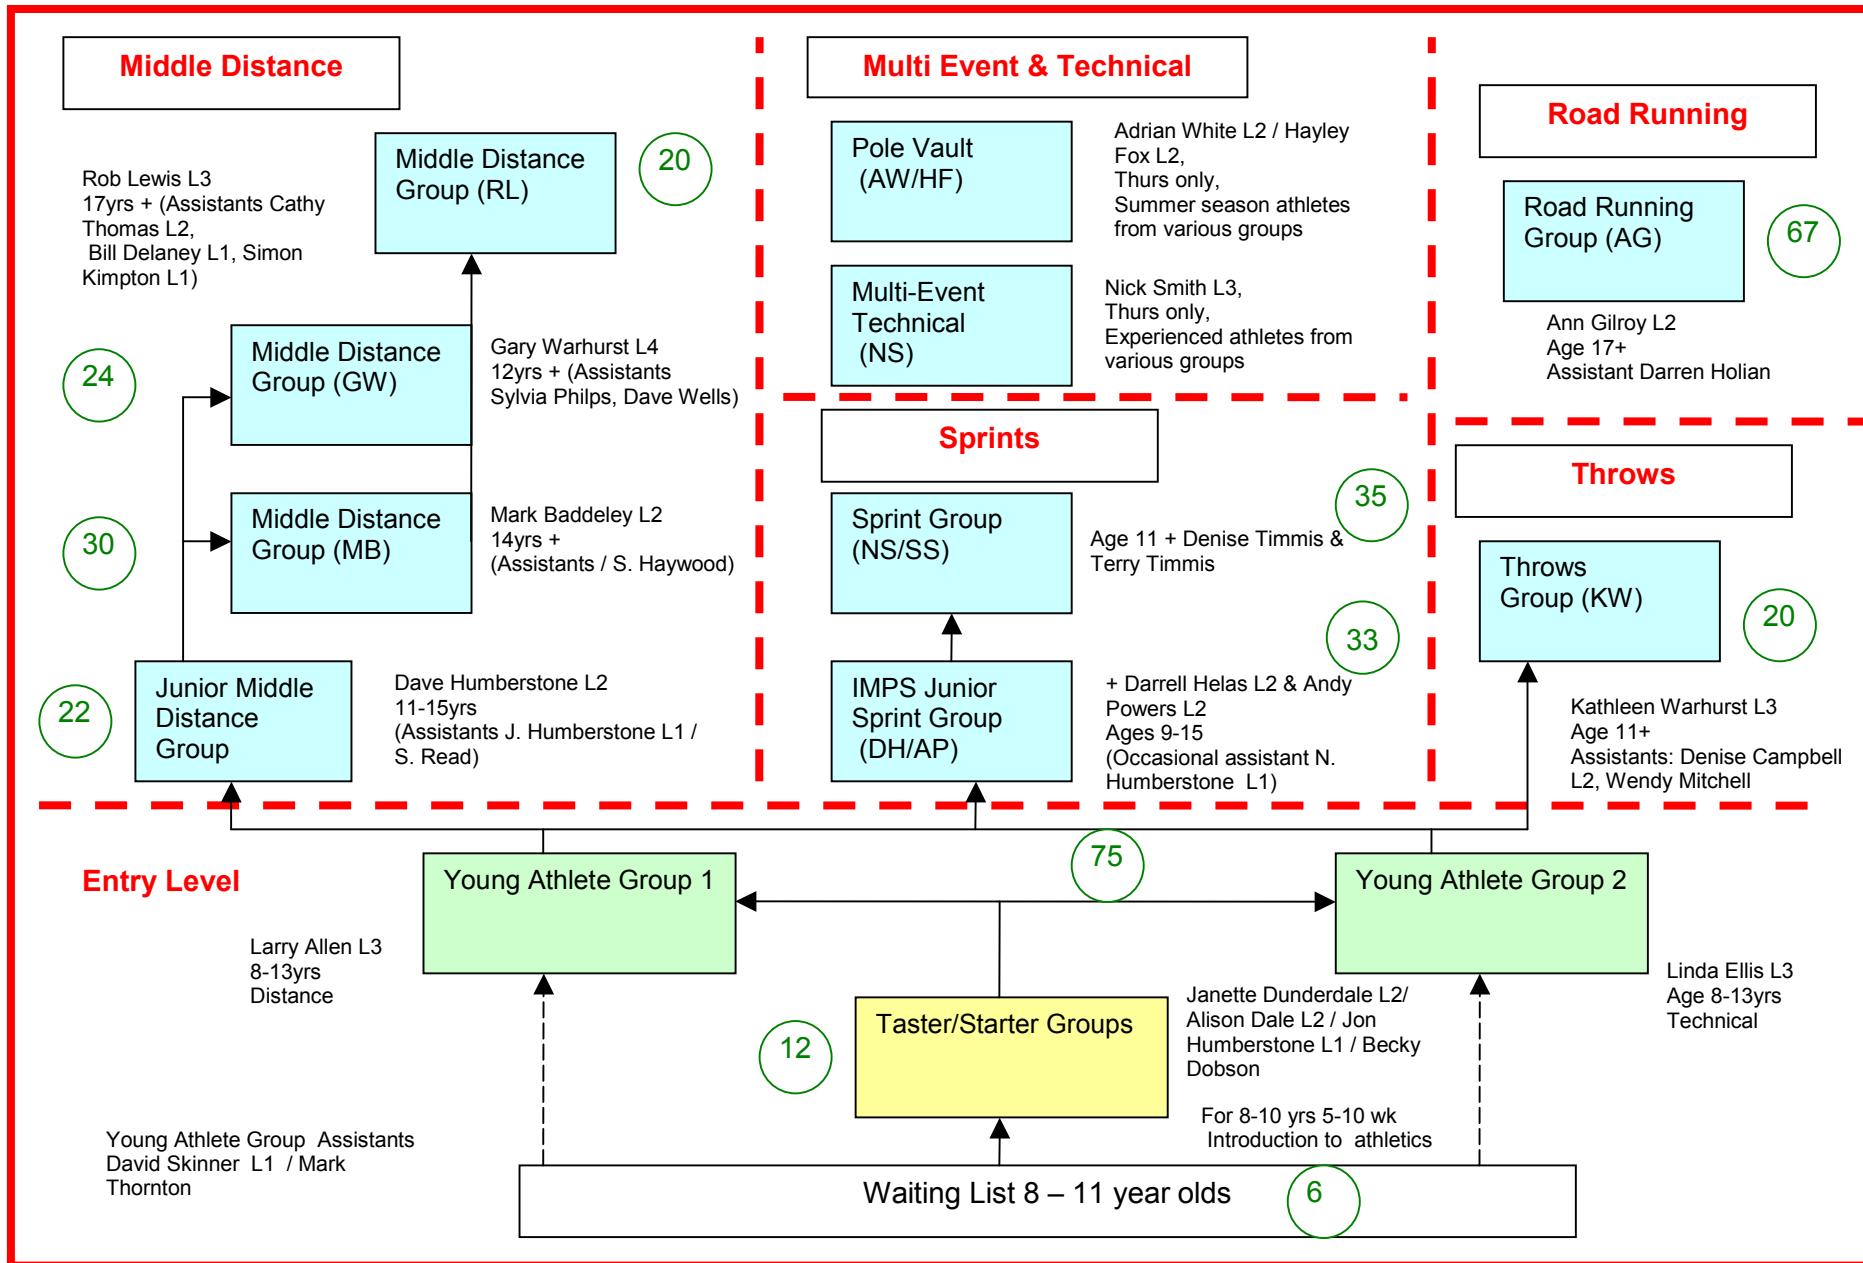

Lincoln Wellington AC Coaching Group Structure – September 2009

20

Indicates approx Group Size