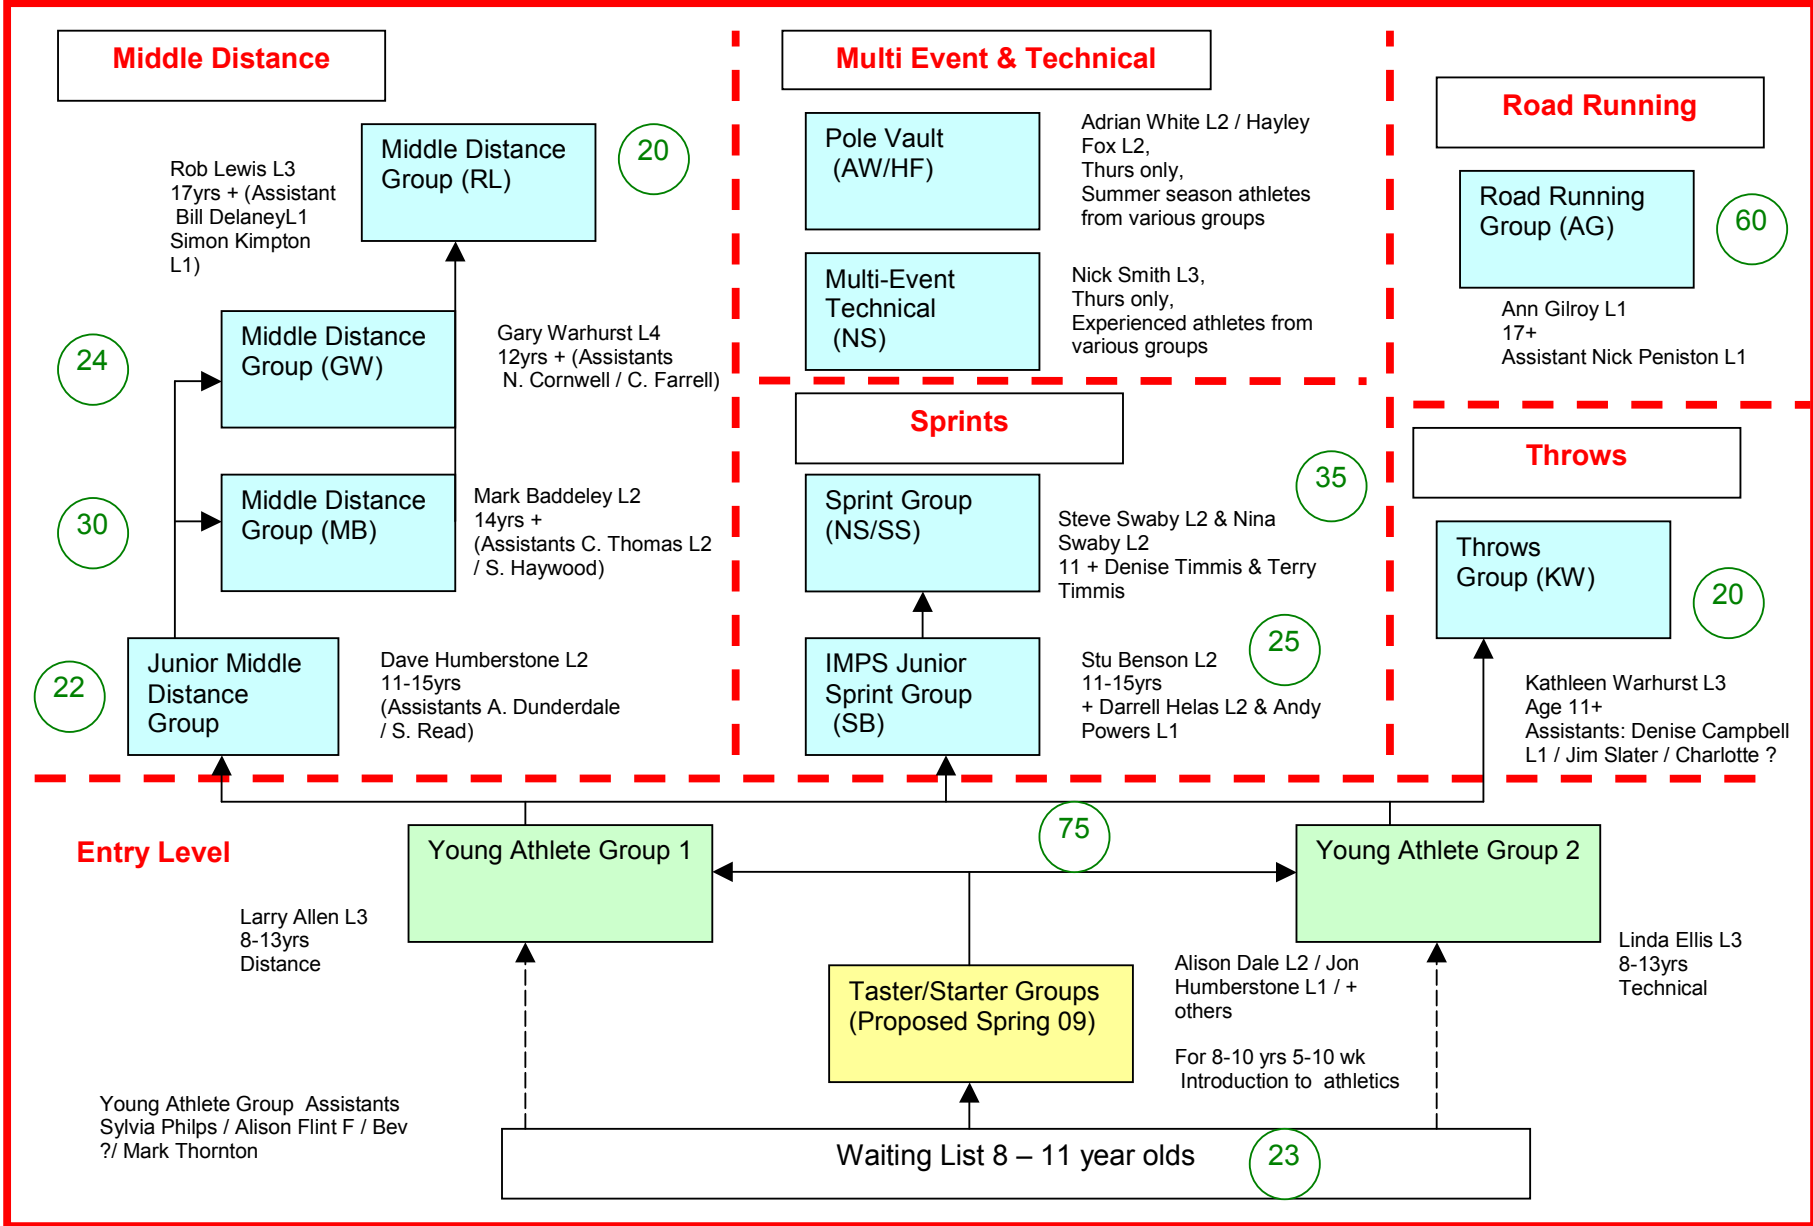

# Lincoln Wellington AC Coaching Group Structure – October 2008

20 Indicates approx Group Size